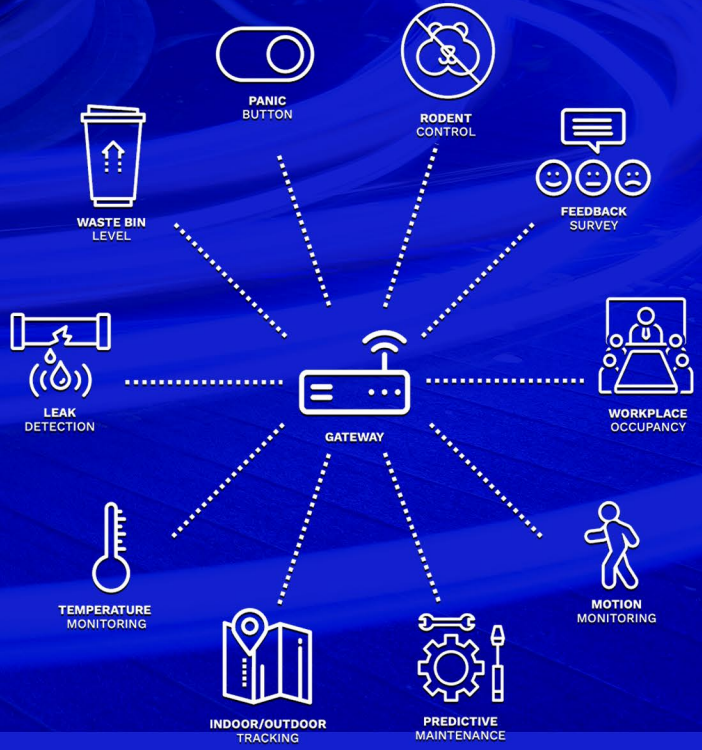

source | sense

The Source Sense Curbside Pickup Alert System by Source Inc installs quickly and enhances your curbside process. Using wireless parking sensors the system can immediately notify employees that a customer has arrived for curbside service and in what parking space. All while allowing your employees to remain handsfree by receiving the notification on a wearable or mobile device. By streamlining and automating this process, it eliminates the need for redundant calls into the main number to notify an employee that someone has arrived, and improves your curbside customer experience.

- ✓ Immediate Notification
- ✓ Exact Parking Spot
- ✓ Enhanced Customer Experience
- ✓ Easily Installs
- ✓ Mobile Alerts
- ✓ Improved Response Time

Source Sense is a powerful platform with a single pane of glass. It enables you infinite plug-and-play IoT solutions.

Cost Effective

Contact us: info@sourceinc.com

01 No Floor Hopping
Advanced algorithm guarantees floor level accuracy.

02 Pin-Point Accuracy