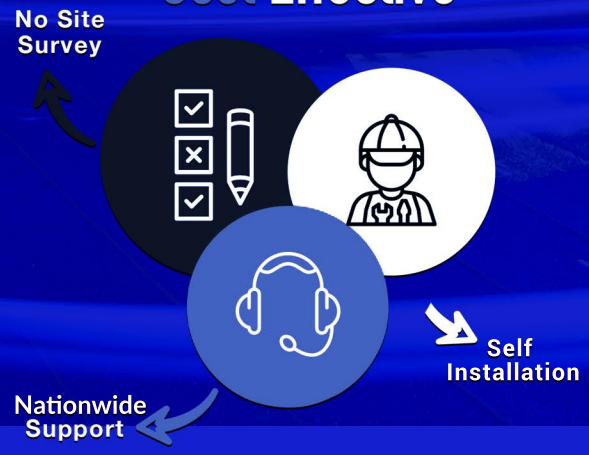

Cost Effective

Contact us: info@sourceinc.com

01 No Floor Hopping
Advanced algorithm guarantees floor level accuracy.

02 Pin-Point Accuracy